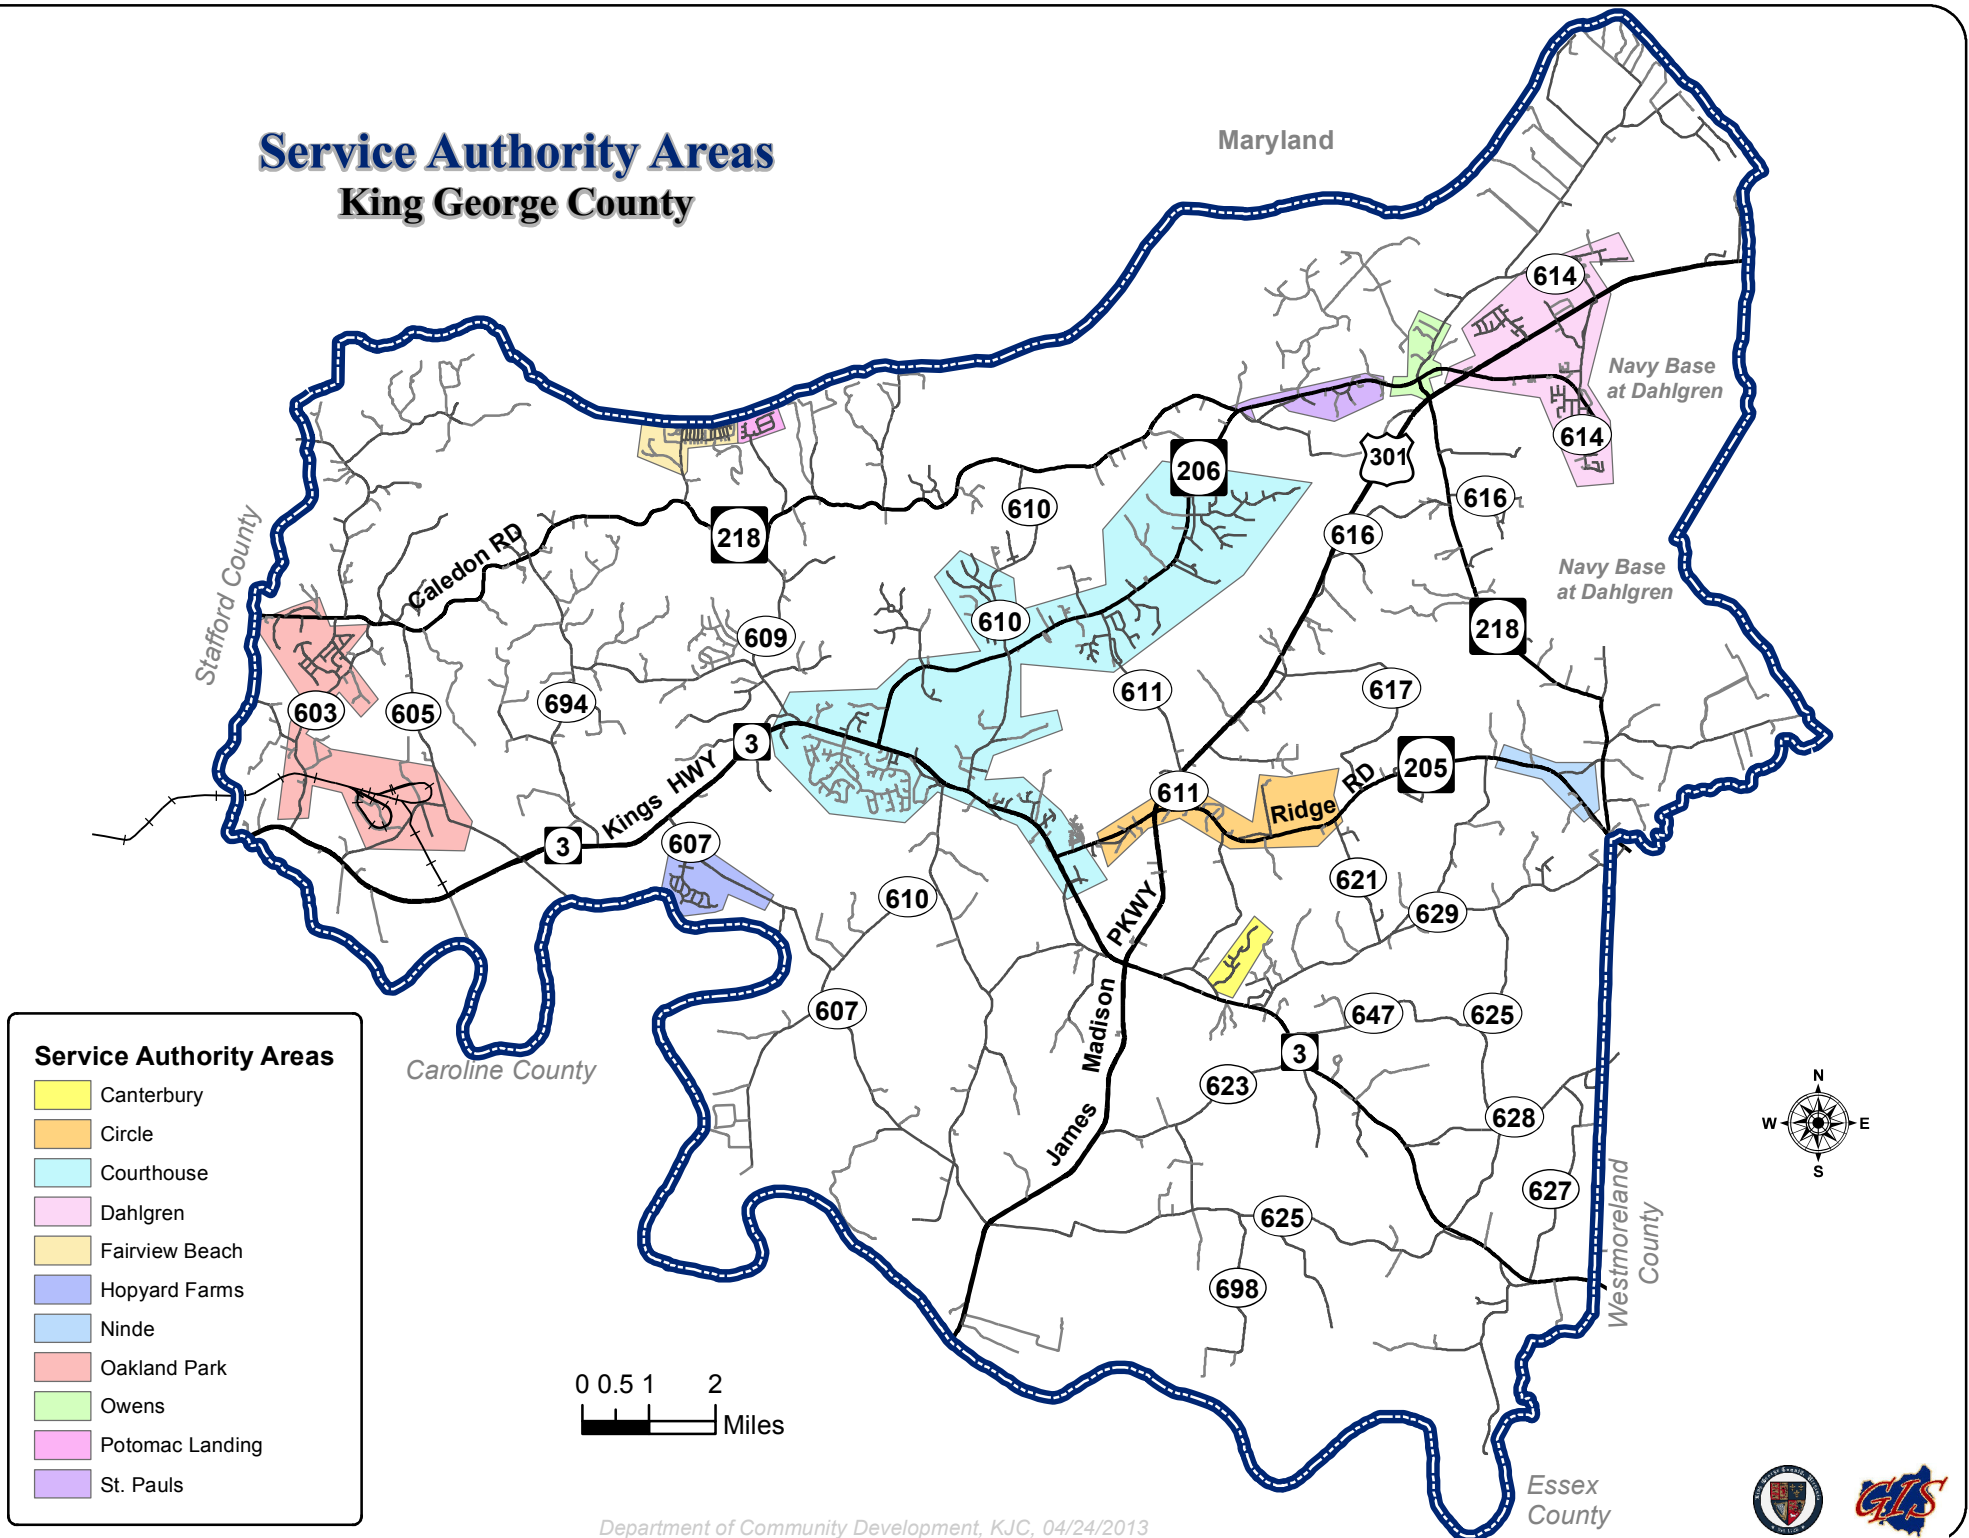

Service Authority Areas King George County

Service Authority Areas

- Canterbury
- Circle
- Courthouse
- Dahlgren
- Fairview Beach
- Hopyard Farms
- Ninde
- Oakland Park
- Owens
- Potomac Landing
- St. Pauls